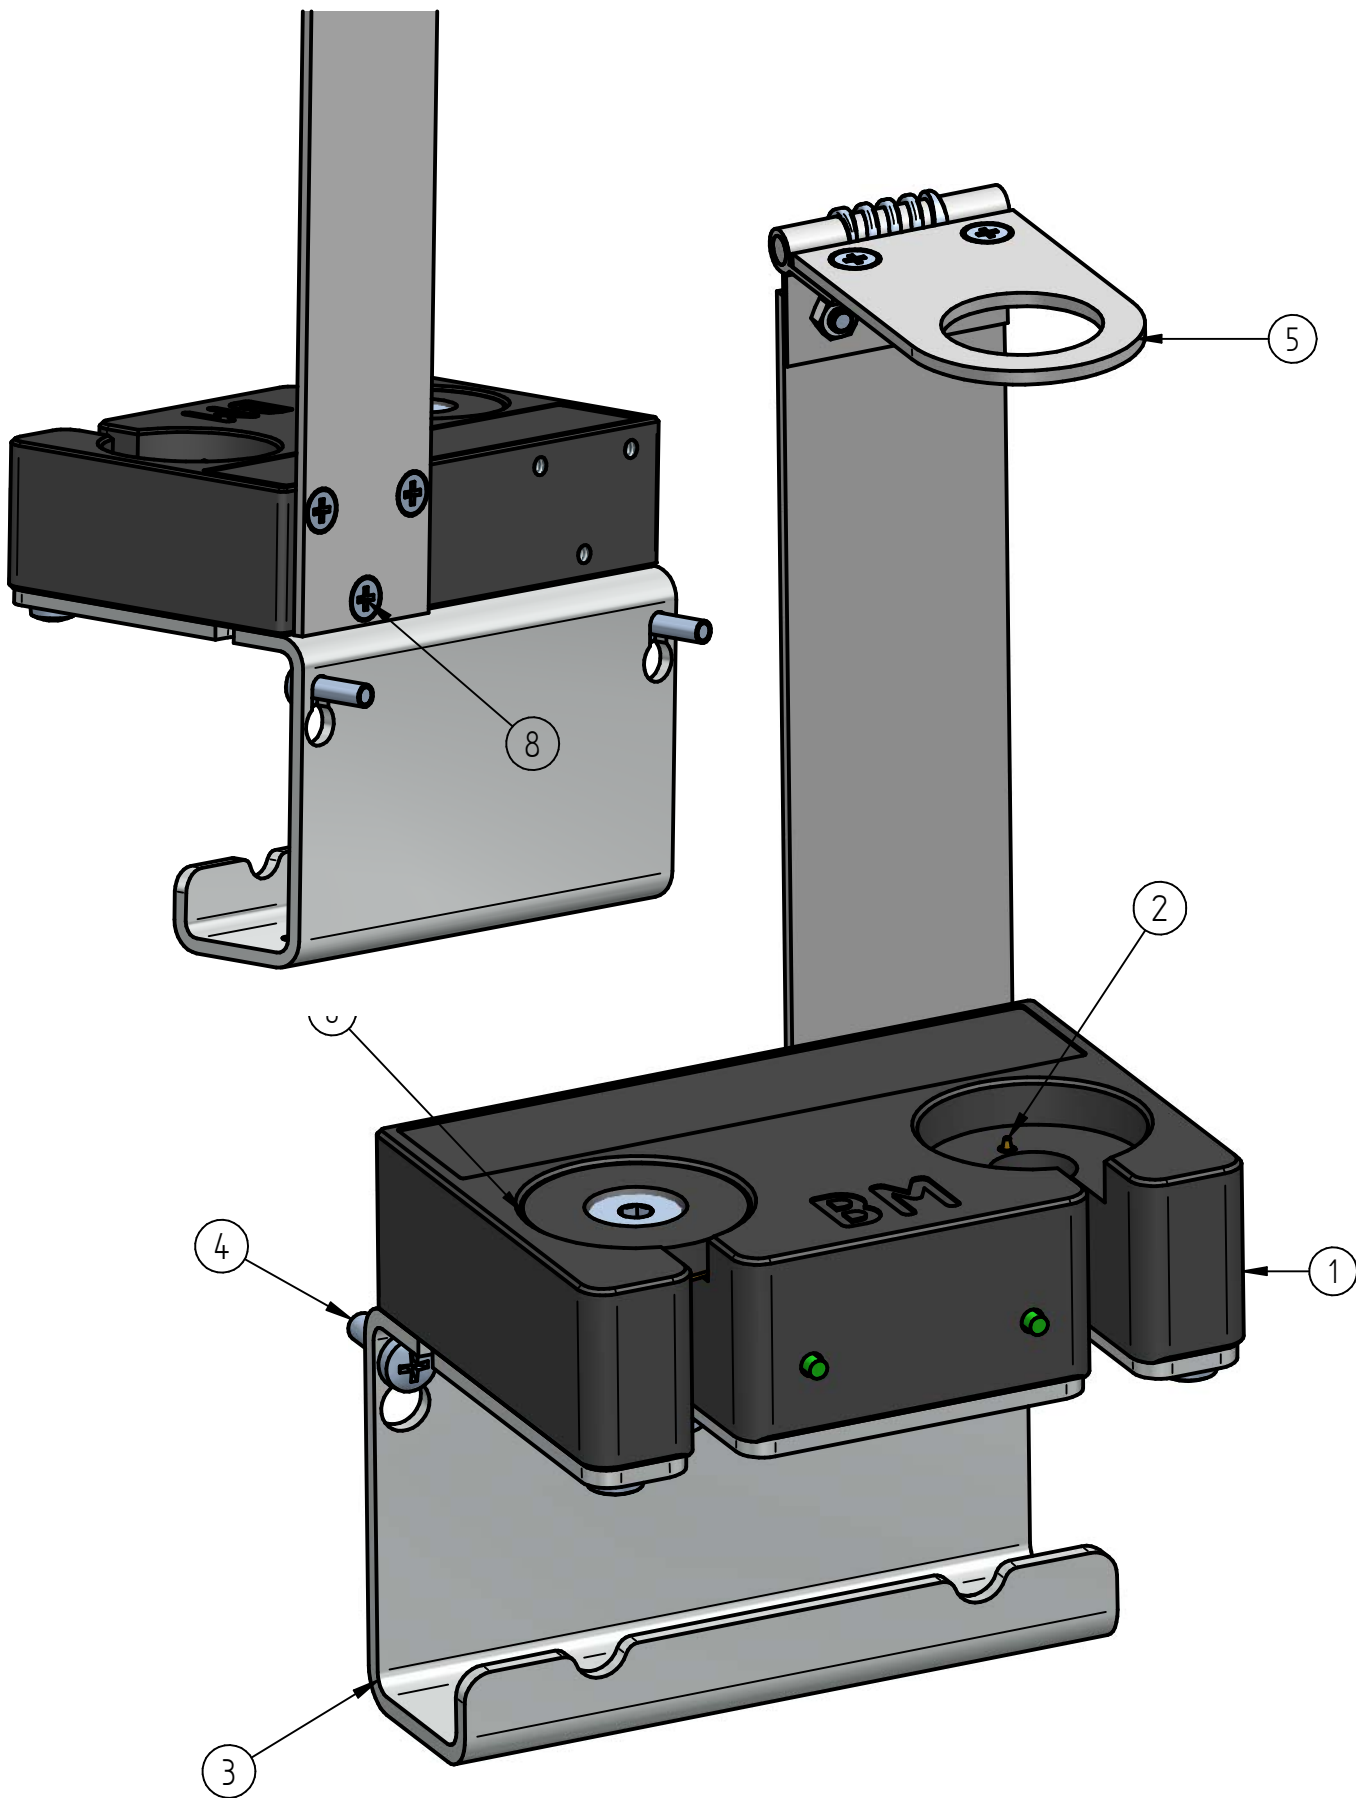

Pos. No.	No. of	Denomination	BM sparepart No.
1	1	Top plate 825 x 1000 mm Top plate 825x 1200 mm	AC241117 AC241118
2	1	Bolt M16x35 DIN7991	AC224408
3	1	Topframe	AC245077
4	1	Teflon slide guide set for one side (12 pieces)	AC226168
5	1	Screw M6x12 din7991	AC224407
6	1	Screw M6x16 DIN7991	AC224449
7	1	Inductive sensor	AC422006
8	1	Hydraulic cylinder Ø50/20	AC262005
9	1	Bottom frame	AC245155
10	1	Middle frame	AC245156
11	1	Bolt M12x45 DIN 933 FZB	AC224015

Pos. No.	Denomination	BM sparepart No.
1	Hy. Motor 2,2 kW 230 - 400 V, 2910 RPM BM17/18/53	AC263047
2	Hy. Pump for BM17/18/53/CLS EK1PD5G 3,2cc Hy. Pump for BM53 high speed EK1PD6.7G 4,3cc	AC263039 AC263040
3	Hy. Suction pipe for BM18/53/CLS	AC263041
4	Mounting bracket bottom Hy. Pump	AB122795
5	Hy. Motor/pump coupling PPC BM17/18/53	AC263048
6	Hy. Valve block BM53	AC263035
7	Hy. Valve 4/3 MSV4VB200000 BM53	AC143102
8	Hy. Coil for valve 230VAC BM17/18/53	AC143100
9	Hy. Relief valve VMDC20-D1 150-350 bar BM17/18	AC263045
10	Threaded rod M8 x 240mm	AC224642
11	Bracket rotatable f/Hy-block	AC353140
12	Plate f/ bracket	AC353139
13	Hy. Tank 7L BM17/18/53	AC263051
14	Hy. Unit BM18/53/CLS PPC 7I-3,2cc-2,2kW Hy. Unit for BM53 high speed PPC 7I-4,3cc-2,2kW	AC263033 AC263038

Pos. No.	No. of	Denomination	BM sparepart No.
1	1	Hy. fitting lige stilbar M16x1,5-1/4" EGE10L	AC221282
2	1	Hy. Needle valve FT-257/2-14 1/4" BM17/18/53	AC263042
3	1	EO LIGE INDSK.GE-10-LR-1/4ED	AC221227