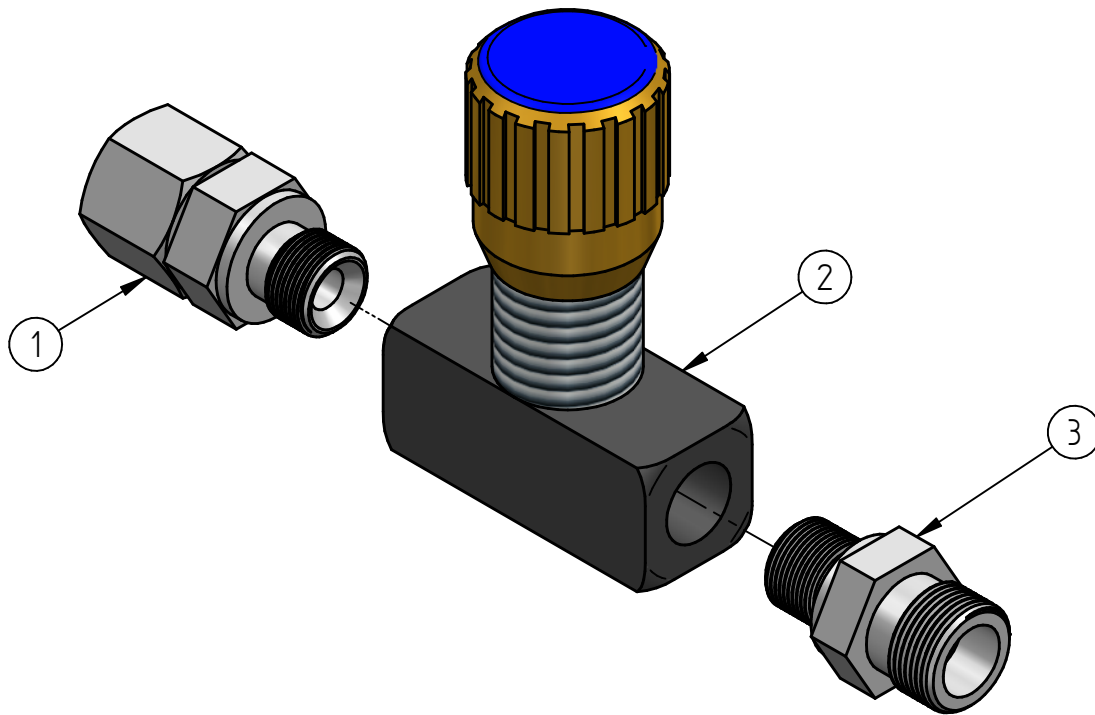

Pos. No.	No. of	Denomination	BM sparepart No.
1	1	Top plate 825 x 1000 mm Top plate 825x 1200 mm	AC241117 AC241118
2	1	Bolt M16x35 DIN7991	AC224408
3	1	Topframe	AC245077
4	1	Teflon slide guide set for one side (12 pieces)	AC226168
5	1	Screw M6x12 din7991	AC224407
6	1	Screw M6x16 DIN7991	AC224449
7	1	Inductive sensor	AC422006
8	1	Hydraulic cylinder Ø50/20	AC262005
9	1	Bottom frame	AC245155
10	1	Middle frame	AC245156
11	1	Bolt M12x45 DIN 933 FZB	AC224015

Pos. No.	No. of	Denomination	BM sparepart No.
1	1	Hy. fitting lige stilbar M16x1,5-1/4" EGE10L	AC221282
2	1	Hy. Needle valve FT-257/2-14 1/4" BM17/18/53	AC263042
3	1	EO LIGE INDSK.GE-10-LR-1/4ED	AC221227