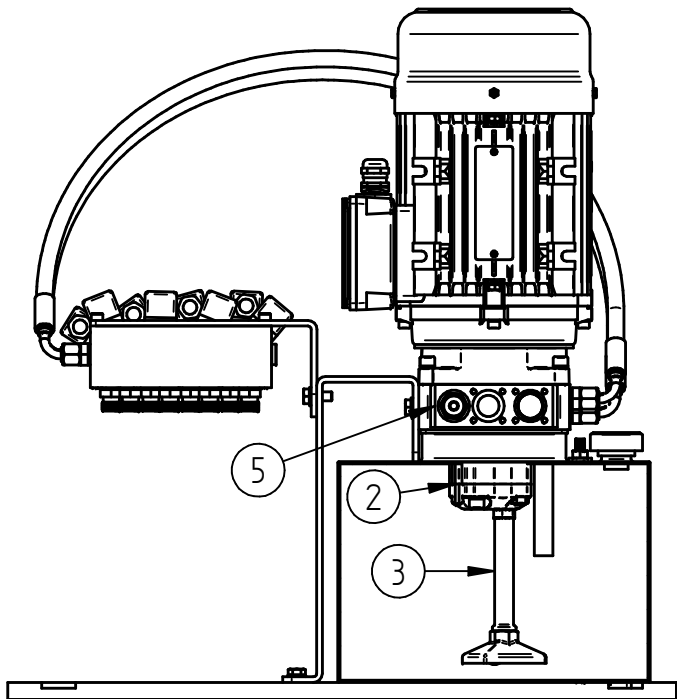

BM Autoteknik A/S
Erhvervsparken 7
DK-9632 Møldrup
Tel. +45 8669 2022
www.bmtest.dk

Title:
Hy. Unit for BM53000
Projekt: AC263033 / AC263038

NAME:jz	OPRETTET DATO: 09-05-2018
SCALE: 1:6.67	GEMT DATO: 29-11-2021
VÆGT:0,000 kg	PRINT DATO: 29-11-2021
PAGE: 1 of 2