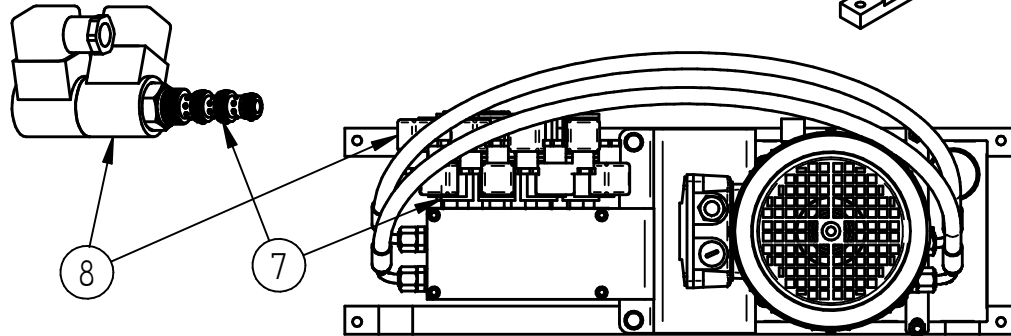

BM Autoteknik A/S
Erhvervsparken 7
DK-9632 Møldrup
Tel. +45 8669 2022
www.bmtest.dk

Title:
Hy. Unit for BM53000
Projekt: AC263033 / AC263038

NAME:jz	OPRETTET DATO: 09-05-2018
SCALE: 1:6.67	GEMT DATO: 29-11-2021
VÆGT:0,000 kg	PRINT DATO: 29-11-2021
PAGE: 1 of 2