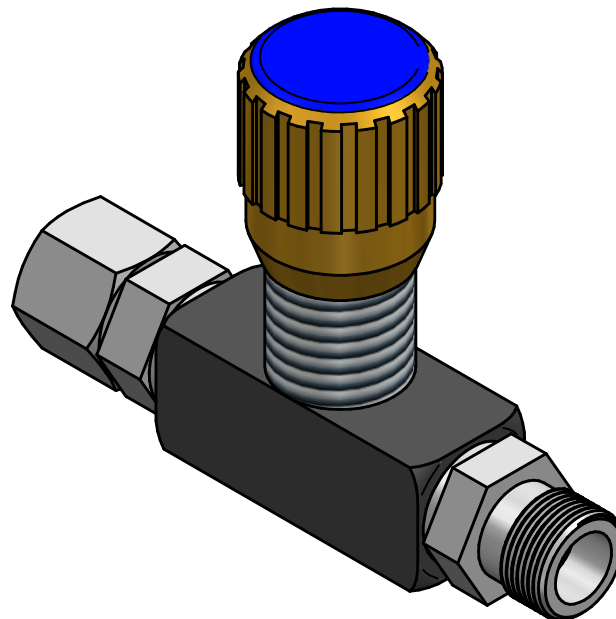

Pos. No.	No. of	Denomination	BM sparepart No.
1	1	Hy. fitting lige stilbar M16x1,5-1/4" EGE10L	AC221282
2	1	Hy. Needle valve FT-257/2-14 1/4" BM17/18/53	AC263042
3	1	EO LIGE INDSK.GE-10-LR-1/4ED	AC221227