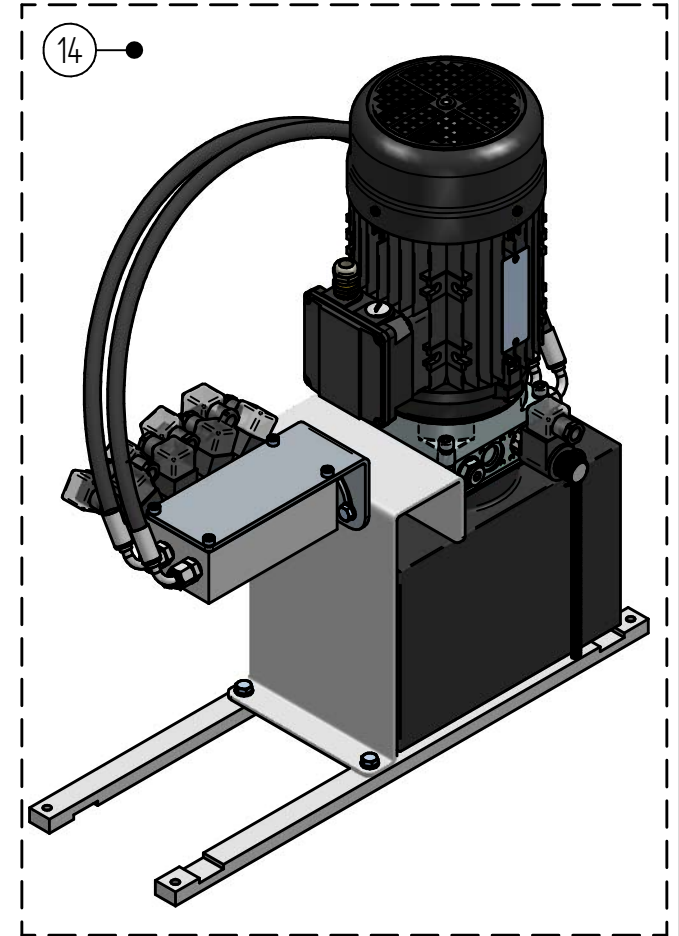

BM Autoteknik A/S
Erhvervsparken 7
DK-9632 Møldrup
Tel. +45 8669 2022
www.bmtest.dk

Title:
Hy. Unit for BM53000
Projekt: AC263033 / AC263038

NAME:jz	OPRETTET DATO: 09-05-2018
SCALE: 1:6.67	GEMT DATO: 29-11-2021
VÆGT:0,000 kg	PRINT DATO: 29-11-2021
PAGE: 1 of 2