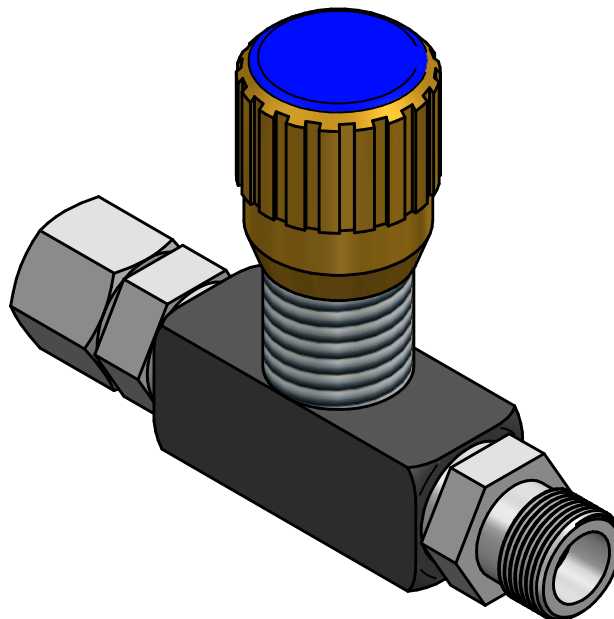

Pos. No.	No. of	Denomination	BM sparepart No.
1	1	Top plate 825 x 1000 mm Top plate 825x 1200 mm	AC241117 AC241118
2	1	Bolt M16x35 DIN7991	AC224408
3	1	Topframe	AC245077
4	1	Teflon slide guide set for one side (12 pieces)	AC226168
5	1	Screw M6x12 din7991	AC224407
6	1	Screw M6x16 DIN7991	AC224449
7	1	Inductive sensor	AC422006
8	1	Hydraulic cylinder Ø50/20	AC262005
9	1	Bottom frame	AC245155
10	1	Middle frame	AC245156
11	1	Bolt M12x45 DIN 933 FZB	AC224015

Pos. No.	Denomination	BM sparepart No.
1	Hy. Motor 2,2 kW 230 - 400 V, 2910 RPM BM17/18/53	AC263047
2	Hy. Pump for BM17/18/53/CLS EK1PD5G 3,2cc Hy. Pump for BM53 high speed EK1PD6.7G 4,3cc	AC263039 AC263040
3	Hy. Suction pipe for BM18/53/CLS	AC263041
4	Mounting bracket bottom Hy. Pump	AB122795
5	Hy. Motor/pump coupling PPC BM17/18/53	AC263048
6	Hy. Valve block BM53	AC263035
7	Hy. Valve 4/3 MSV4VB200000 BM53	AC143102
8	Hy. Coil for valve 230VAC BM17/18/53	AC143100
9	Hy. Relief valve VMDC20-D1 150-350 bar BM17/18	AC263045
10	Threaded rod M8 x 240mm	AC224642
11	Bracket rotatable f/Hy-block	AC353140
12	Plate f/ bracket	AC353139
13	Hy. Tank 7L BM17/18/53	AC263051
14	Hy. Unit BM18/53/CLS PPC 7I-3,2cc-2,2kW Hy. Unit for BM53 high speed PPC 7I-4,3cc-2,2kW	AC263033 AC263038

Pos. No.	No. of	Denomination	BM sparepart No.
1	1	Hy. fitting lige stilbar M16x1,5-1/4" EGE10L	AC221282
2	1	Hy. Needle valve FT-257/2-14 1/4" BM17/18/53	AC263042
3	1	EO LIGE INDSK.GE-10-LR-1/4ED	AC221227