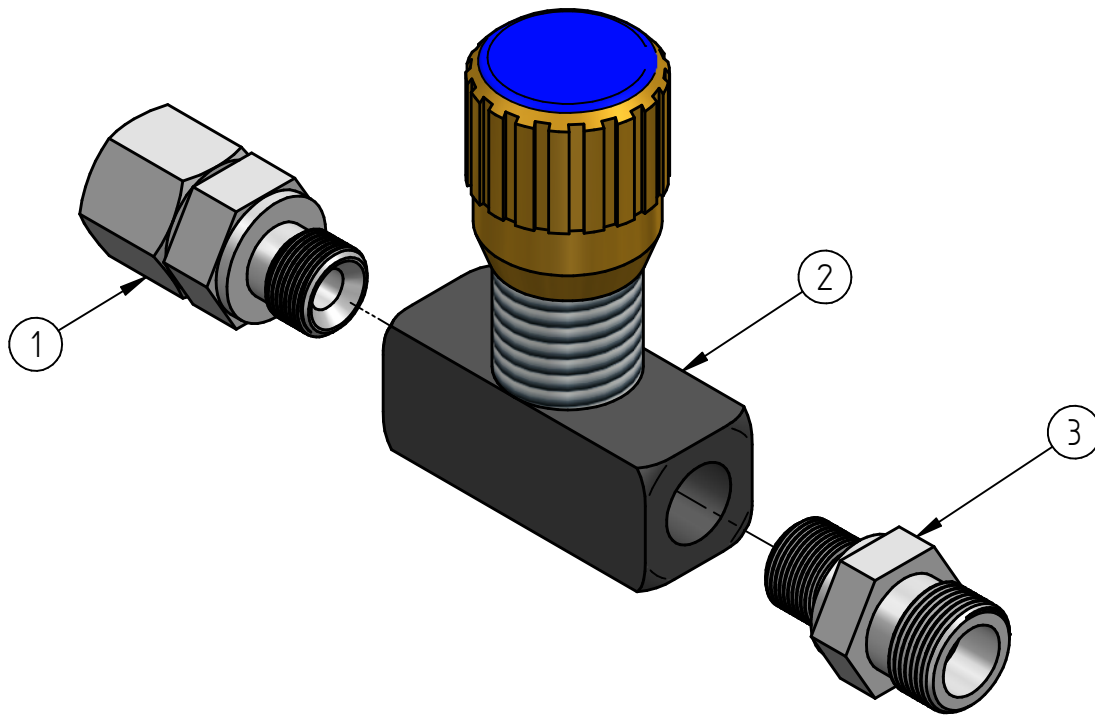

Pos. No.	No. of	Denomination	BM sparepart No.
1	1	Hy. fitting lige stilbar M16x1,5-1/4" EGE10L	AC221282
2	1	Hy. Needle valve FT-257/2-14 1/4" BM17/18/53	AC263042
3	1	EO LIGE INDSK.GE-10-LR-1/4ED	AC221227