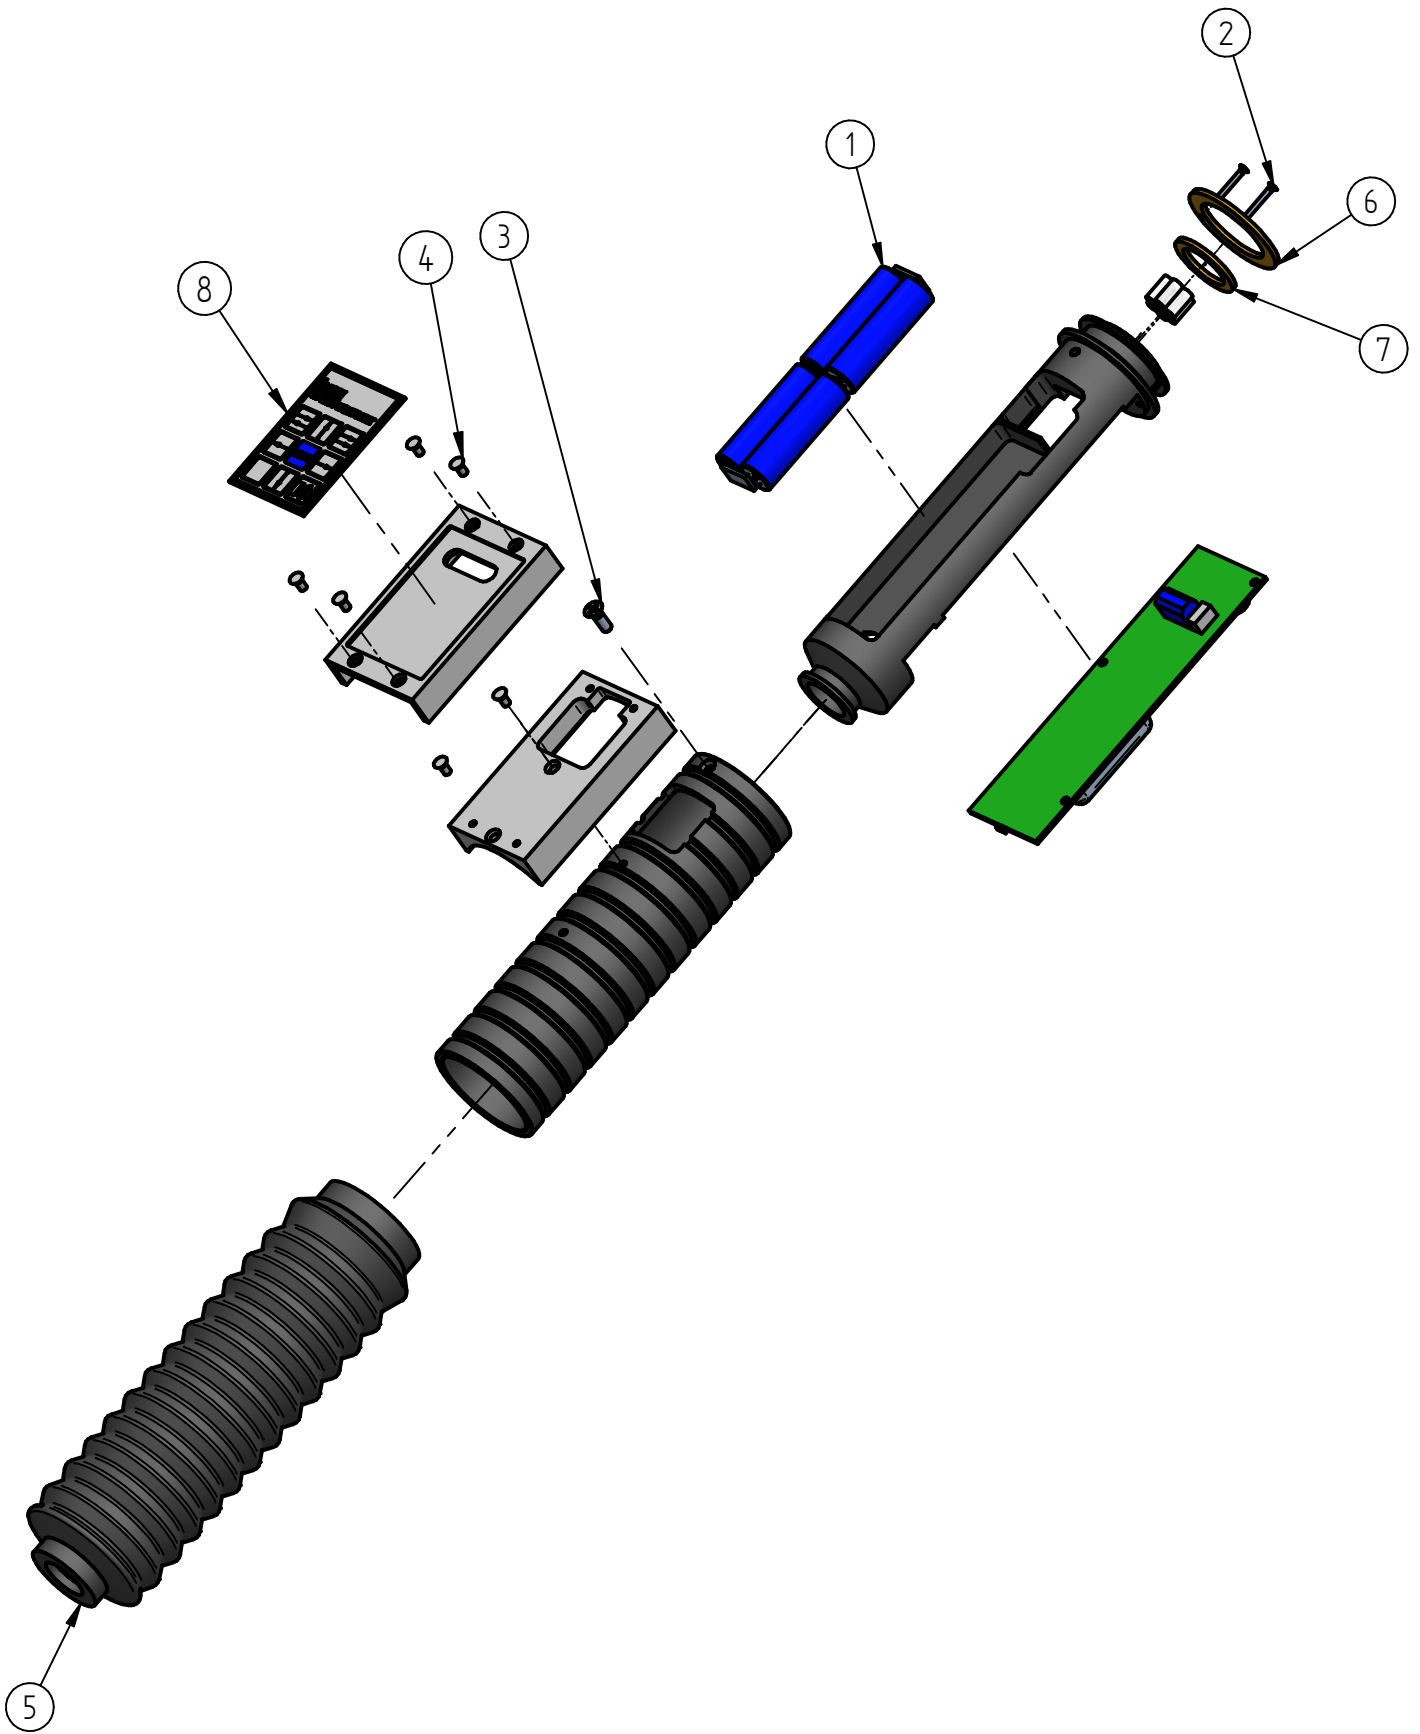

BM Autoteknik A/S
Erhvervsparken 7
DK-9632 Møldrup
Tel. +45 8669 2022
www.bmtest.dk

Titel:
Radiosender Wheel Play Detector
Type: BM53000

NAVN: RBH	OPRETTET DATO: 24-10-2014
SCALA: 1:10	GEMT DATO: 23-09-2021
VÆGT: 0,000 kg	PRINT DATO: 23-09-2021
SIDE: 1 AF 2	

Nr. **TC412129**

Pos. No.	No. of	Denomination	BM sparepart No.
1	1	Batteripack NIMH 4,8V 2100mAH, HHR-2100 ACTEC	AC122015
2	3	Bolt din965 M2x18	AC224395
3	1	Bolt din965 M4x12	AC224399
4	6	Screw M3x6mm U/S DIN965 UH	AC224404
5	1	Protection cap for BM RTS censor	AC234088
6	1	Washer Ø42 RTS/Remote control BM53000	AC226133
7	1	Washer Ø28 RTS/ Remotecontrol BM53000	AC226134
8	1	Keyboard for remotecontrol BM53000	AC413174