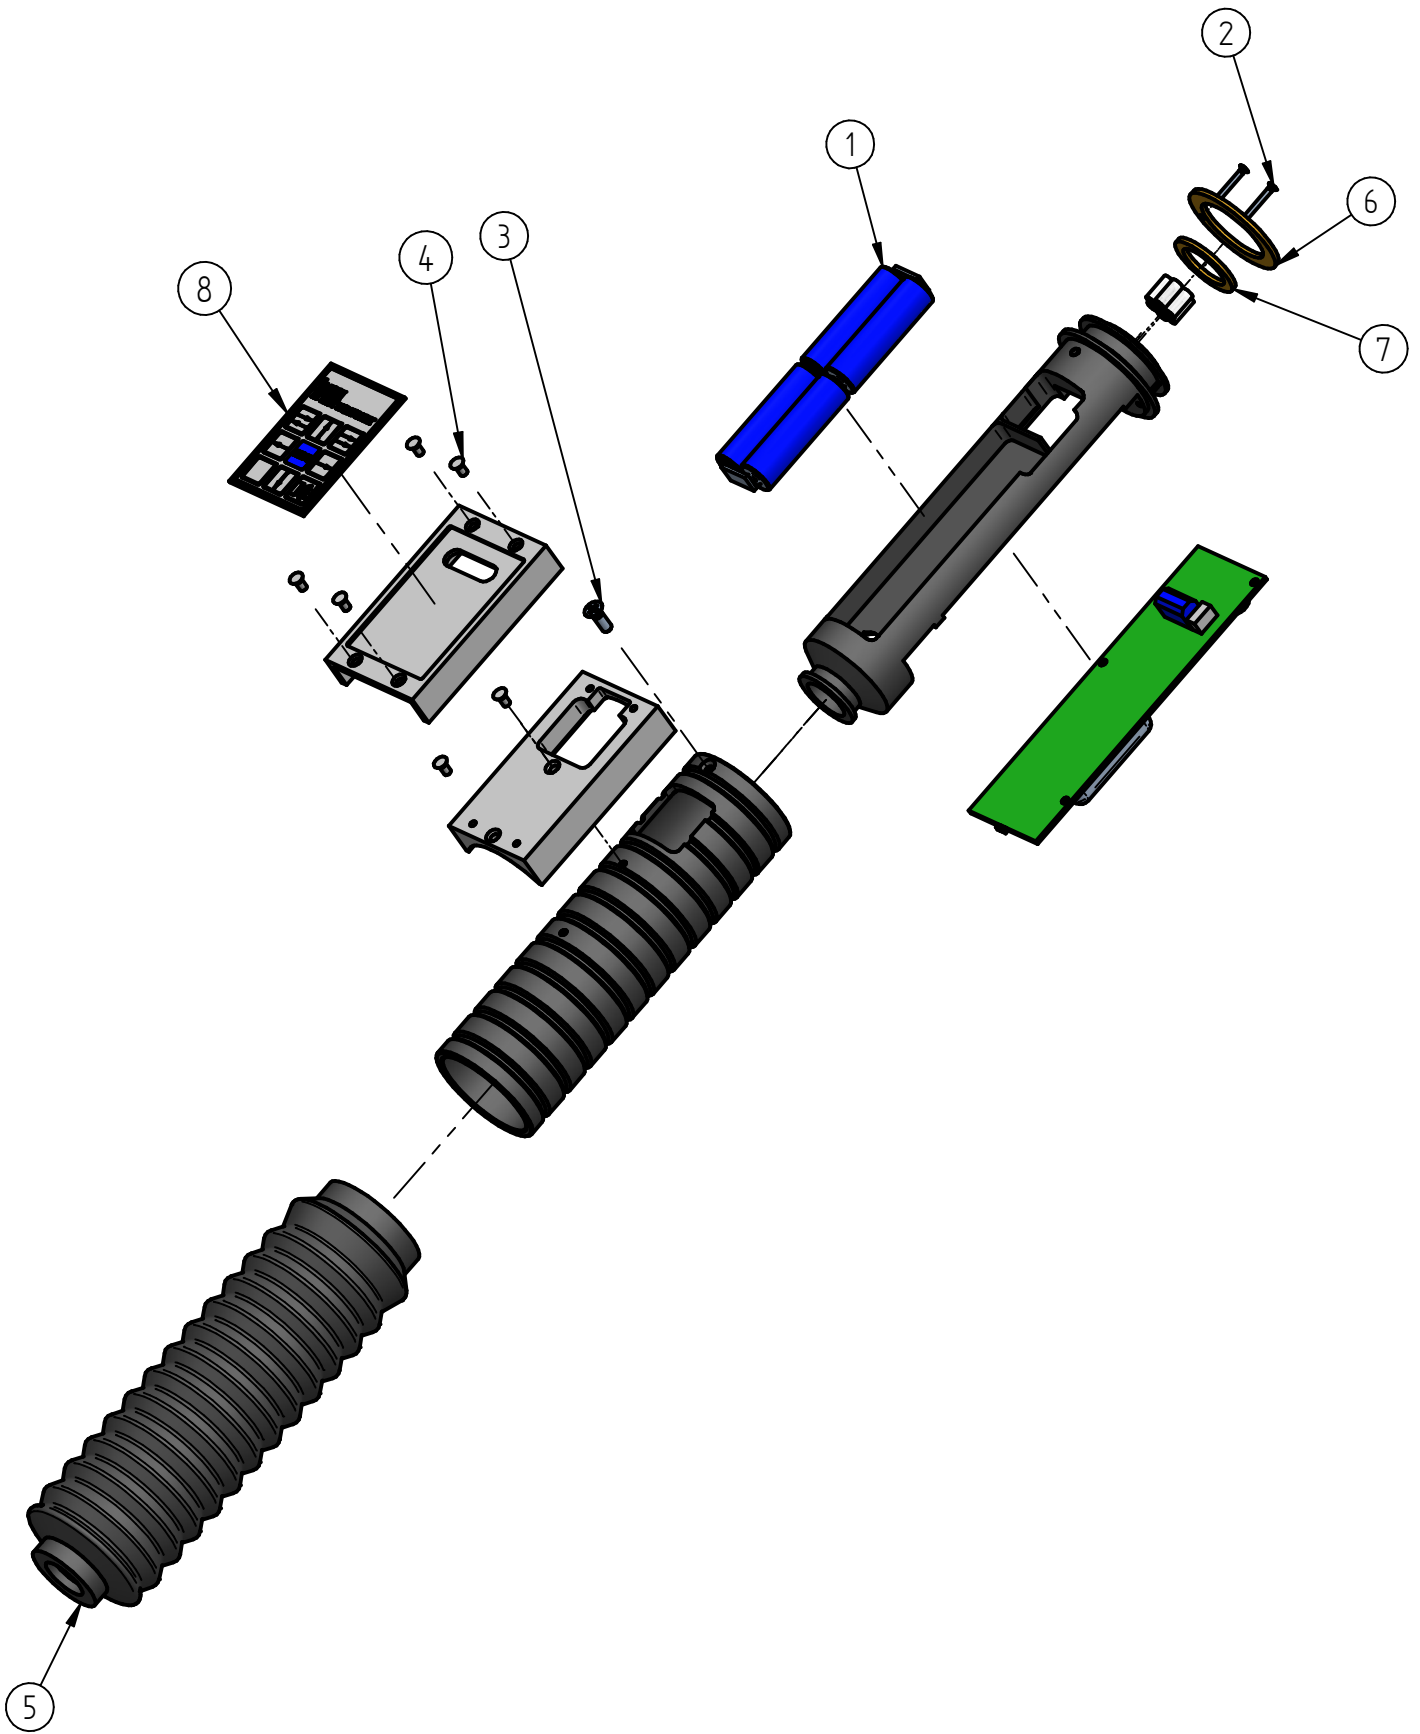

BM Autoteknik A/S
Erhvervsparken 7
DK-9632 Møldrup
Tel. +45 8669 2022
www.bmtest.dk

Titel:
Radiosender Wheel Play Detector
Type: BM53000

NAVN: RBH	OPRETTET DATO: 24-10-2014
SCALA: 1:10	GEMT DATO: 23-09-2021
VÆGT: 0,000 kg	PRINT DATO: 23-09-2021
SIDE: 1 AF 2	

Nr. **TC412129**

Pos. No.	No. of	Denomination	BM sparepart No.
1	1	Batteripack NIMH 4,8V 2100mAH, HHR-2100 ACTEC	AC122015
2	3	Bolt din965 M2x18	AC224395
3	1	Bolt din965 M4x12	AC224399
4	6	Screw M3x6mm U/S DIN965 UH	AC224404
5	1	Protection cap for BM RTS censor	AC234088
6	1	Washer Ø42 RTS/Remote control BM53000	AC226133
7	1	Washer Ø28 RTS/ Remotecontrol BM53000	AC226134
8	1	Keyboard for remotecontrol BM53000	AC413174

	BM Autoteknik A/S Erhvervsparken 7 DK-9632 Møldrup Tel. +45 8669 2022 www.bmtest.dk	Titel: Radiosender Wheel Play Detector	NAVN: RBH SCALA: 1:1 VÆGT: 0,000 kg SIDE: 2 AF 2	OPRETET DATO: 24-10-2014 GEMT DATO: 23-09-2021 PRINT DATO: 23-09-2021
	Type: BM53000		Nr. TC412129