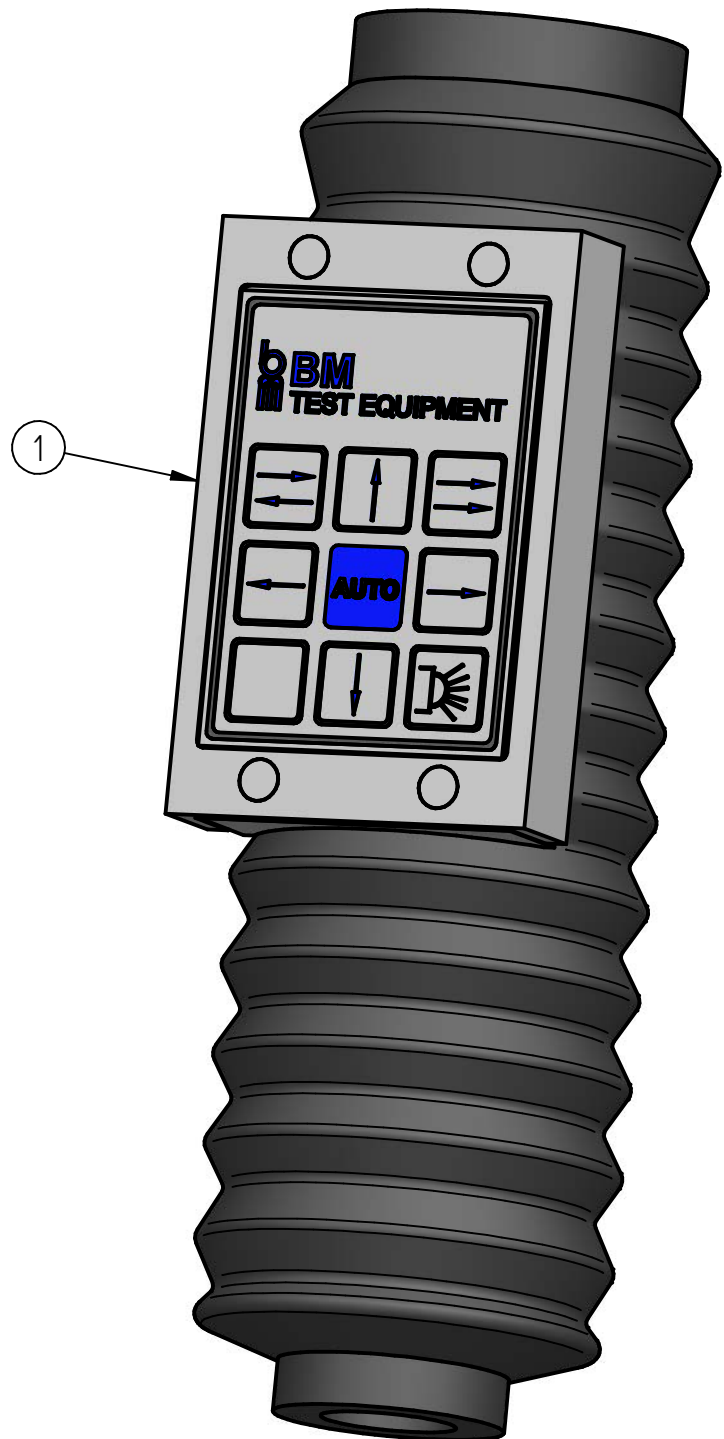

Pos. No.	No. of	Denomination	BM sparepart No.
1	1	Remote control unit, wireless	AC412129
2*	1	Remote control unit, cable	AC412130

* OPTION: Remote control unit delivered with cable (not wireless)

Remote control
BM53000 WPD - Wheel play detector

BM Autoteknik A/S Erhvervsparken 7 DK-9632 Møldrup Tel. +45 8669 2022 www.bmtest.dk	Titel: Radiosender Wheel Play Detector	NAVN: RBH SCALA: 1:1 VÆGT: 0,000 kg SIDE: 1 AF 1	OPRETET DATO: 24-10-2014 GEMT DATO: 23-09-2021 PRINT DATO: 23-09-2021
	Type: BM53000	Nr. TM530006