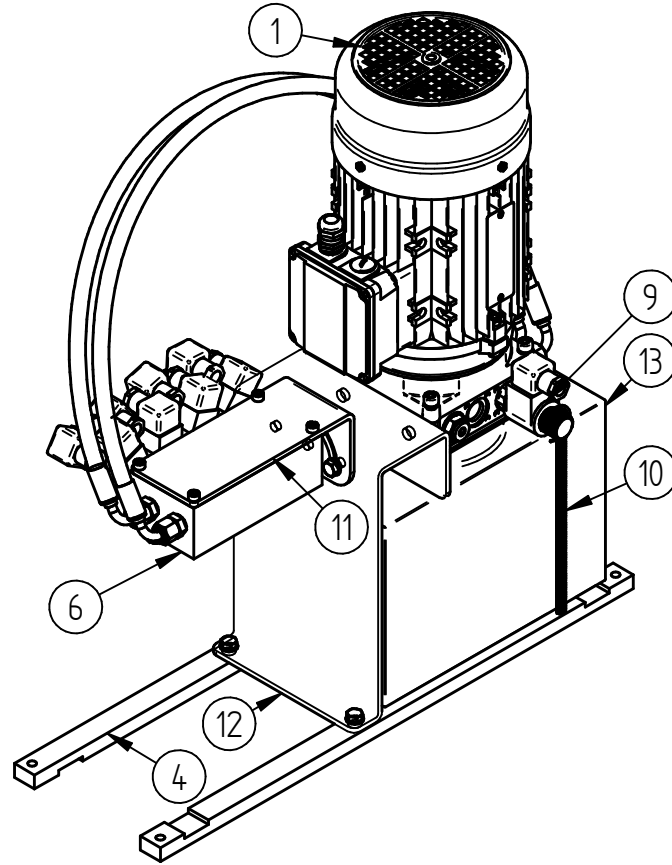

BM Autoteknik A/S
Erhvervsparken 7
DK-9632 Møldrup
Tel. +45 8669 2022
www.bmtest.dk

Title:
Hy. Unit for BM53000
Projekt: AC263033 / AC263038

NAME:jz	OPRETTET DATO: 09-05-2018
SCALE: 1:6.67	GEMT DATO: 29-11-2021
VÆGT:0,000 kg	PRINT DATO: 29-11-2021
PAGE: 1 of 2