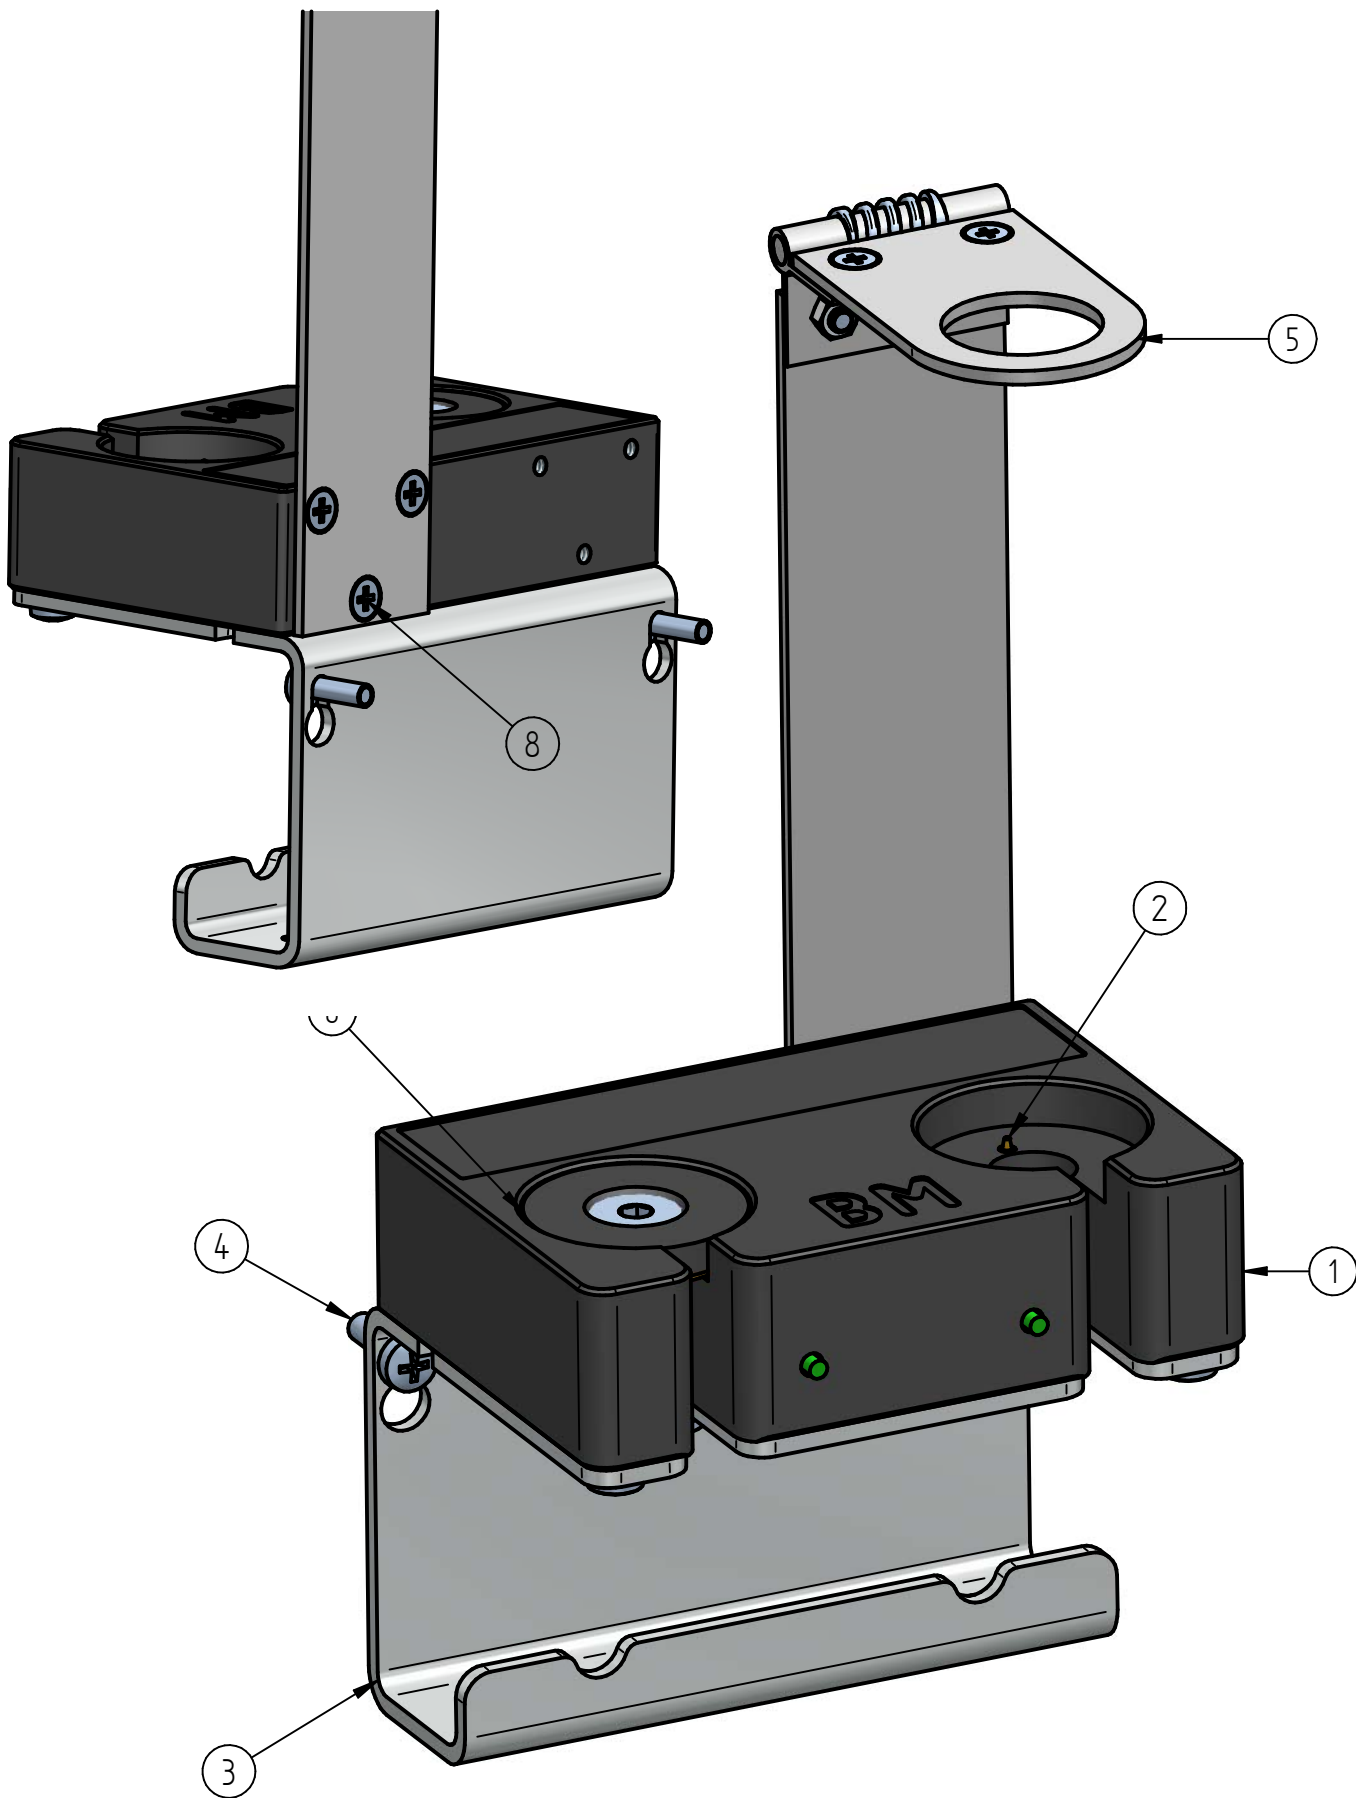

Pos. No.	No. of	Denomination	BM sparepart No.
1	1	Top plate 825 x 1000 mm	AC241117
		Top plate 825x 1200 mm	AC241118
2	1	Bolt M16x35 DIN7991	AC224408
3	1	Topframe	AC245077
4	1	Teflon slide guide set for one side (12 pieces)	AC226168
5	1	Screw M6x12 din7991	AC224407
6	1	Screw M6x16 DIN7991	AC224449
7	1	Inductive sensor	AC422006
8	1	Hydraulic cylinder Ø50/20	AC262005
9	1	Bottom frame	AC245155
10	1	Middle frame	AC245156
11	1	Bolt M12x45 DIN 933 FZB	AC224015

Pos. No.	Denomination	BM sparepart No.
1	Hy. Motor 2,2 kW 230 - 400 V, 2910 RPM BM17/18/53	AC263047
2	Hy. Pump for BM17/18/53/CLS EK1PD5G 3,2cc Hy. Pump for BM53 high speed EK1PD6.7G 4,3cc	AC263039 AC263040
3	Hy. Suction pipe for BM18/53/CLS	AC263041
4	Mounting bracket bottom Hy. Pump	AB122795
5	Hy. Motor/pump coupling PPC BM17/18/53	AC263048
6	Hy. Valve block BM53	AC263035
7	Hy. Valve 4/3 MSV4VB200000 BM53	AC143102
8	Hy. Coil for valve 230VAC BM17/18/53	AC143100
9	Hy. Relief valve VMDC20-D1 150-350 bar BM17/18	AC263045
10	Threaded rod M8 x 240mm	AC224642
11	Bracket rotatable f/Hy-block	AC353140
12	Plate f/ bracket	AC353139
13	Hy. Tank 7L BM17/18/53	AC263051
14	Hy. Unit BM18/53/CLS PPC 7I-3,2cc-2,2kW Hy. Unit for BM53 high speed PPC 7I-4,3cc-2,2kW	AC263033 AC263038

Pos. No.	No. of	Denomination	BM sparepart No.
1	1	Hy. fitting lige stilbar M16x1,5-1/4" EGE10L	AC221282
2	1	Hy. Needle valve FT-257/2-14 1/4" BM17/18/53	AC263042
3	1	EO LIGE INDSK.GE-10-LR-1/4ED	AC221227